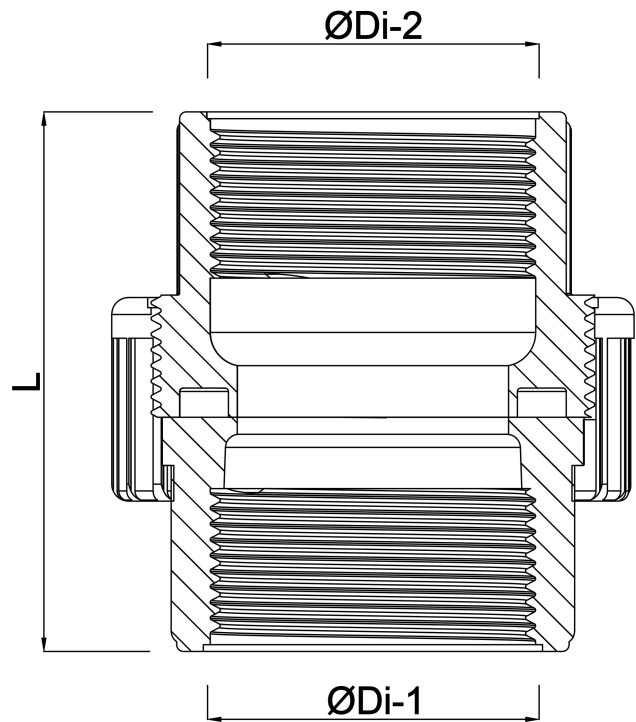

Profec Union coupler PVC-U
3/4" female thread 10bar grey
(0100112)

TECHNICAL SPECIFICATIONS

Colour	grey
Material	PVC-U
Connection	female thread
Pressure	10 bar
Size	3/4"

DIMENSIONS

Do-n	51 mm
Hi-1	23 mm
L	52 mm
Lb	29 mm
ØDi-1	3/4 "
ØDi-2	3/4 "