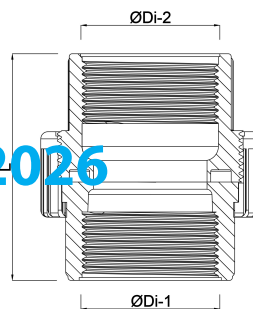

**Profec Union coupler PVC-U**  
**3/4" female thread 10bar grey**  
**(0100112)**

# TECHNICAL SPECIFICATIONS

Colour	grey
Material	PVC-U
Connection	female thread
Pressure	10 bar
Size	3/4"

## DIMENSIONS

Do-n	51 mm
Hi-1	23 mm
L	52 mm
Lb	29 mm
ØDi-1	3/4 "
ØDi-2	3/4 "

Last modified date: 13/03/2026

Bosta UK Ltd.  
Reflection House  
Olding Road  
Bury St. Edmunds  
Suffolk  
IP33 3TA  
T +44 (0) 1284 716580  
E [enquiries@bosta.co.uk](mailto:enquiries@bosta.co.uk)  
<http://www.bosta.com>