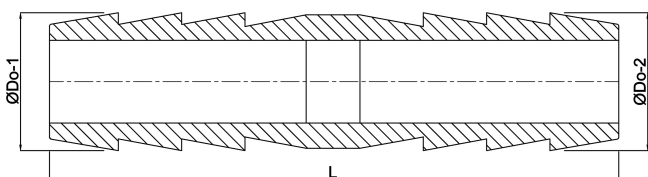

Profec Hose tail brass 50 mm hose tail 30bar (0423856)

TECHNICAL SPECIFICATIONS

Material	brass
Connection	hose tail
Max. temperature	120 °C
Pressure	30 bar
Max. temp.	120 °C
Size	50 mm

DIMENSIONS

L	85 mm
ØDo-1	50 mm
ØDo-2	50 mm