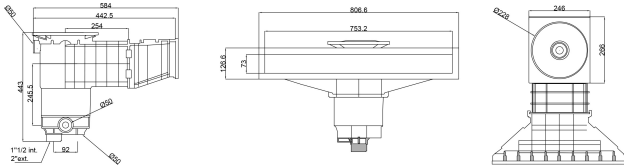

Weltico Skimmer ABS 1 1/2" x 2" female thread white type A800 Design (7039326)

weltico

TECHNICAL SPECIFICATIONS

Type	A800 Design
Material	ABS/stainless steel
Suitable for	liner and concrete pools
Connection	female thread
Colour	white
Size	1 1/2" x 2"

DIMENSIONS

A	584 mm
B	443 mm
C	806.6 mm
D	26.6 mm
E	266 mm
F	318 mm
G	753.2 mm
H	73 mm

PRODUCT INFORMATION

Approx. 7 m³/h (at a rate of 1.5 m/s) if connected to the 1 1/2" outlet with a Ø50 pipe
Approx. 10 m³/h (at a rate of 1.5 m/s) if connected to the 2" outlet with a Ø63 pipe