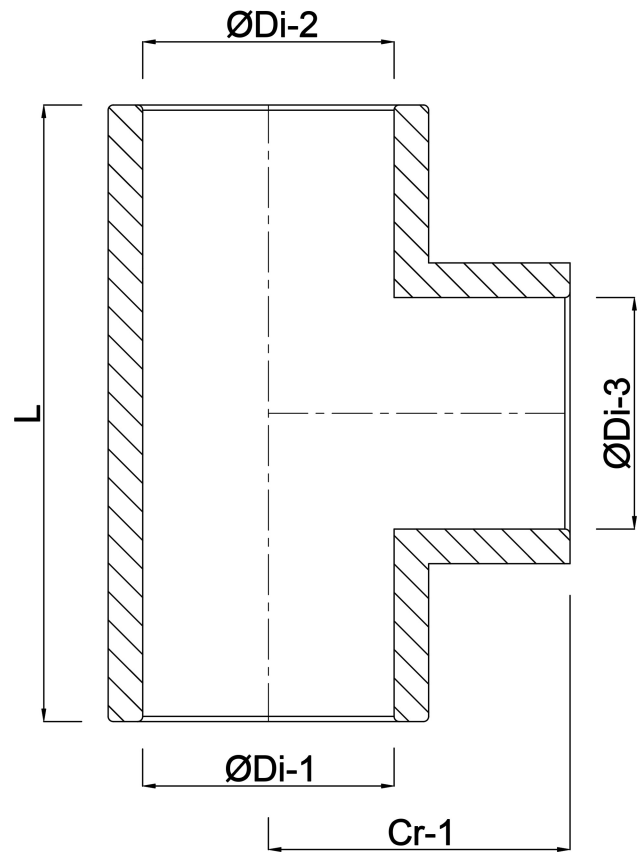

Last modified date: 24/05/2026

Bosta UK Ltd.
Reflection House
Olding Road
Bury St. Edmunds
Suffolk
IP33 3TA
T +44 (0) 1284 716580
E enquiries@bosta.co.uk
<http://www.bosta.com>