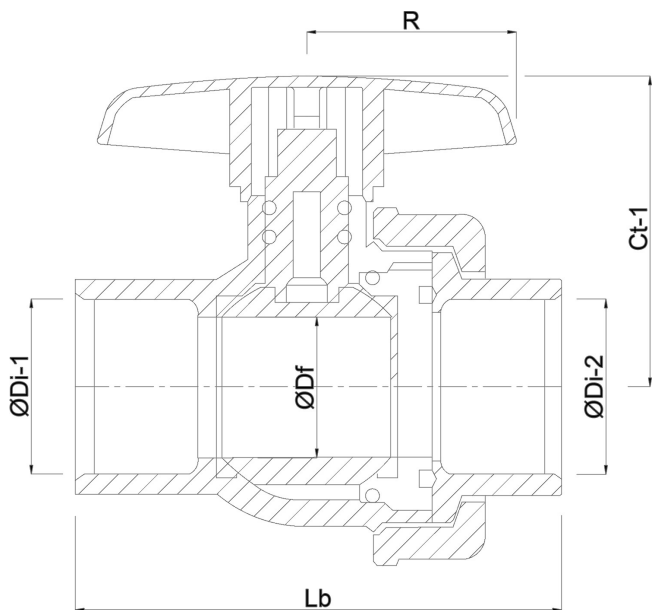

**Profec Ball valve PVC-U 3/4"
female thread 10bar DN20
grey type Safe 550 (0112151)**

TECHNICAL SPECIFICATIONS

Colour grey

Type Safe 550

Material PVC-U

Operation lever

Colour lever red

Handle material PVC-U

Housing construction 2-part

Material housing PVC-U

Material seal hytrel/EPDM

Connection female thread

Max. temperature 60 °C

Minimum medium temperature 0 °C
(continuous)

Pressure 10 bar

Size 3/4"

DN 20

DIMENSIONS

Lb 84 mm

ØDi-1 3/4 "

ØDi-2 3/4 "

Ct-1 71 mm

R 54 mm

ØDf 25 mm