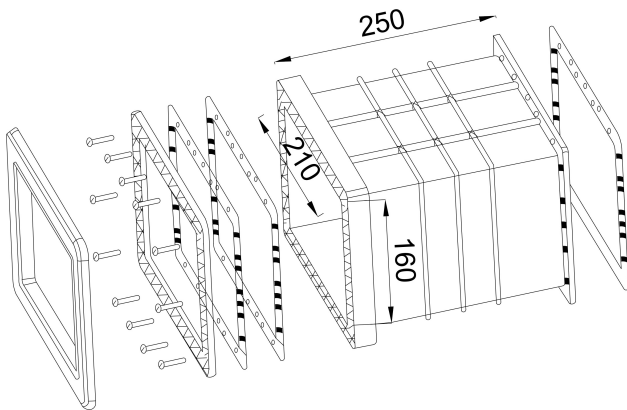

Ocean Extension ABS 250 mm white type Standard (7025407)

ocean.

TECHNICAL SPECIFICATIONS

Colour white

Type Standard

Material ABS/stainless steel

Size 250 mm

Length 250 mm

Width 210 mm

DIMENSIONS

H 160 mm

Last modified date: 26/05/2026

Bosta UK Ltd.
Reflection House
Olding Road
Bury St. Edmunds
Suffolk
IP33 3TA
T +44 (0) 1284 716580
E enquiries@bosta.co.uk
<http://www.bosta.com>