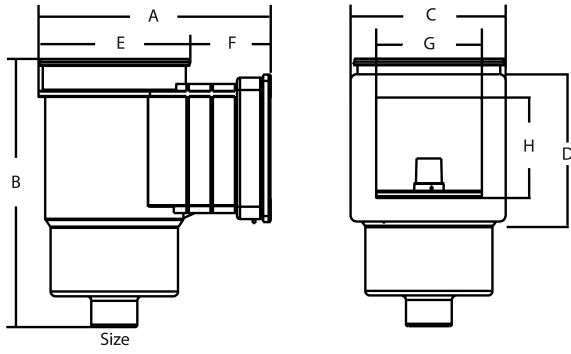

Hayward Skimmer ABS 2"
female thread white
rectangular type Premium
Small (7006417)

 **HAYWARD®**

TECHNICAL SPECIFICATIONS

Type Premium Small

Material ABS/stainless steel

Model rectangular

Connection female thread

Colour white

Suitable for liner pools

Size 2"

DIMENSIONS

A 369 mm

B 436 mm

C 230 mm

D 160 mm

E 230 mm

F 139 mm

G 190 mm

H 127 mm

Last modified date: 25/05/2026

Bosta UK Ltd.
Reflection House
Olding Road
Bury St. Edmunds
Suffolk
IP33 3TA
T +44 (0) 1284 716580
E enquiries@bosta.co.uk
<http://www.bosta.com>