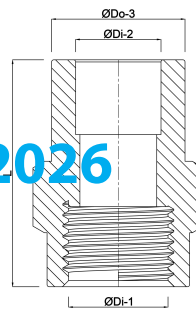

**Profec Adaptor socket PVC-U  
32/40 mm x 1 1/2" glue  
socket/glue spigot x female  
thread 10bar grey (0100261)**

# TECHNICAL SPECIFICATIONS

Colour	grey
Material	PVC-U
Connection	glue socket/glue spigot x female thread
Pressure	10 bar
Size	32/40 mm x 1 1/2"

## DIMENSIONS

F-2	25 mm
L	60 mm
P-1	22 mm
ØDi-1	1 1/2 "
ØDi-2	32 mm
ØDo-3	40 mm

Last modified date: 13/03/2026

Bosta UK Ltd.  
Reflection House  
Olding Road  
Bury St. Edmunds  
Suffolk  
IP33 3TA  
T +44 (0) 1284 716580  
E [enquiries@bosta.co.uk](mailto:enquiries@bosta.co.uk)  
<http://www.bosta.com>