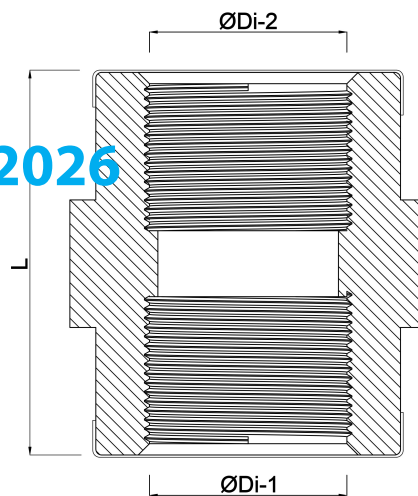

TECHNICAL SPECIFICATIONS

Colour	grey
Material	PVC-U
Connection	female thread
Pressure	10 bar
Size	1/2"

DIMENSIONS

F-1	14 mm
L	36 mm
ØDi-1	1/2 "
ØDi-2	1/2 "

Last modified date: 14/03/2026

Bosta UK Ltd.
Reflection House
Olding Road
Bury St. Edmunds
Suffolk