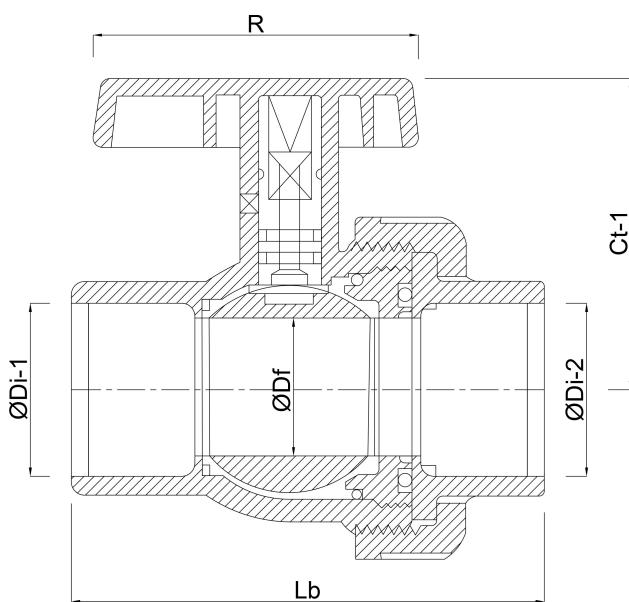

VDL Ball valve PVC-U 63 mm glue socket 16bar DN50 grey type EIL (7018365)

VDL Van de Lande

TECHNICAL SPECIFICATIONS

Colour grey

Type EIL

Material PVC-U

Operation lever

Colour lever red

Handle material PVC-U

Housing construction 2-part

Material housing PVC-U

Material seal EPDM

Connection glue socket

Temperature range 0°C - 60°C

Pressure 16 bar

Size 63 mm

DN 50

DIMENSIONS

Ct-1 103 mm

Lb 170 mm

R 134 mm

ØDf 50 mm

ØDi-1 63 mm

ØDi-2 63 mm