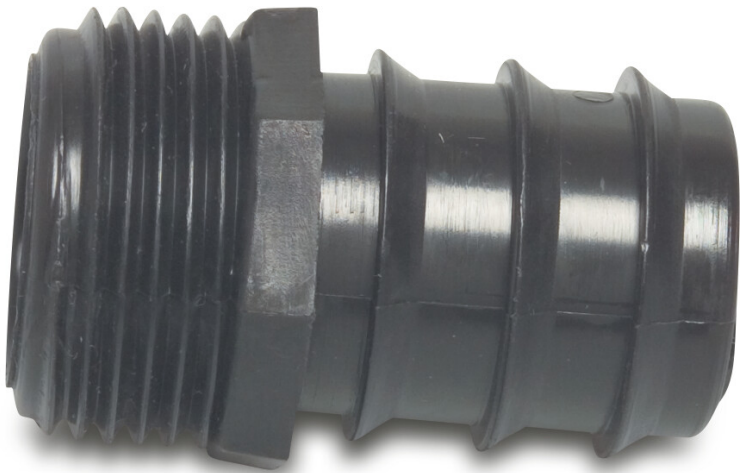

**Barbed adaptor PP 1" x 25 mm
male thread x barbed 4bar
black (7038141)**

TECHNICAL SPECIFICATIONS

Colour	black
Material	PP
Connection	male thread x barbed
Pressure	4 bar
Size	1" x 25 mm

PRODUCT INFORMATION

All diameters correspond to the outside diameter of PE pipes. Applicable for PE40 pipe only.

Last modified date: 27/05/2026

Bosta UK Ltd.
Reflection House
Olding Road
Bury St. Edmunds
Suffolk
IP33 3TA
T +44 (0) 1284 716580
E enquiries@bosta.co.uk
<http://www.bosta.com>