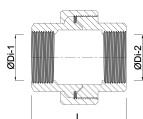

**Profec Nr. 340 Union coupler
brass 1 1/2" female thread
40bar type conical (0710420)**

TECHNICAL SPECIFICATIONS

Type	conical
Material	brass
Connection	female thread
Fitting nr.	Nr. 340
Max. temp.	120 °C
Size	1 1/2"
Pressure	40 bar

DIMENSIONS

F-1	21.4 mm
K-1	70 mm
K-2	54 mm
L	59 mm
ØDi-1	1 1/2 "
ØDi-2	1 1/2 "

Last modified date: 13/03/2026

Bosta UK Ltd.
Reflection House
Olding Road
Bury St. Edmunds
Suffolk
IP33 3TA
T +44 (0) 1284 716580
E enquiries@bosta.co.uk
<http://www.bosta.com>