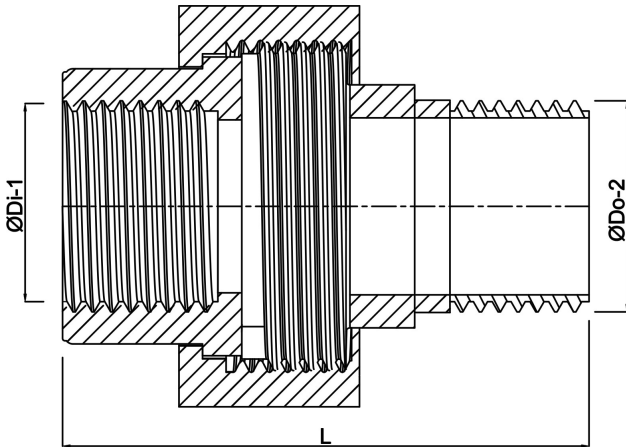

**Profec Nr. 331 Union coupler
cast iron galvanised 1/2"
female thread x male thread
25bar DVGW type flat
(1033104)**

TECHNICAL SPECIFICATIONS

Type	flat
Material	cast iron
Surface treatment	galvanised
Approval	DVGW
Material seal	NBR
Connection	female thread x male thread
Fitting nr.	Nr. 331
Pressure	25 bar
Size	1/2"
Length	69 mm

DIMENSIONS

L	66 mm
ØDi-1	1/2 "
ØDo-2	1/2 "

Last modified date: 24/05/2026

Bosta UK Ltd.
Reflection House
Olding Road
Bury St. Edmunds
Suffolk
IP33 3TA
T +44 (0) 1284 716580
E enquiries@bosta.co.uk
<http://www.bosta.com>