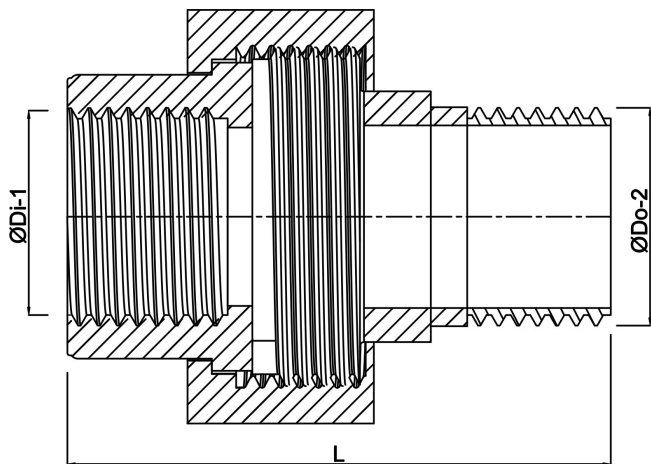

**Profec Nr. 331 Union coupler  
cast iron galvanised 3/4"  
female thread x male thread  
25bar DVGW type flat  
(1033105)**

# TECHNICAL SPECIFICATIONS

|                   |                             |
|-------------------|-----------------------------|
| Type              | flat                        |
| Material          | cast iron                   |
| Surface treatment | galvanised                  |
| Approval          | DVGW                        |
| Material seal     | NBR                         |
| Connection        | female thread x male thread |
| Fitting nr.       | Nr. 331                     |
| Pressure          | 25 bar                      |
| Size              | 3/4"                        |
| Length            | 75 mm                       |

## DIMENSIONS

|       |       |
|-------|-------|
| L     | 72 mm |
| ØDi-1 | 3/4 " |
| ØDo-2 | 3/4 " |
| F-1   | 16 mm |
| F-2   | 19 mm |

Kn 50 mm

K-1 31 mm

K-2 31 mm

**Last modified date: 05/10/2025**

Bosta UK Ltd.  
Reflection House  
Olding Road  
Bury St. Edmunds  
Suffolk  
IP33 3TA  
T +44 (0) 1284 716580  
E [enquiries@bosta.co.uk](mailto:enquiries@bosta.co.uk)  
<http://www.bosta.com>