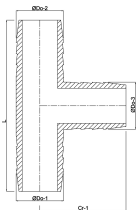

# TECHNICAL SPECIFICATIONS

Material brass

Connection hose tail

Max. temperature 120 °C

Pressure 30 bar

Max. temp. 120 °C

Size 19 mm

## DIMENSIONS

Cr-1 33.5 mm

L 67 mm

P-1 17 mm

P-2 17 mm

P-3 17 mm

$\beta$  90 °

**Last modified date: 13/03/2026**