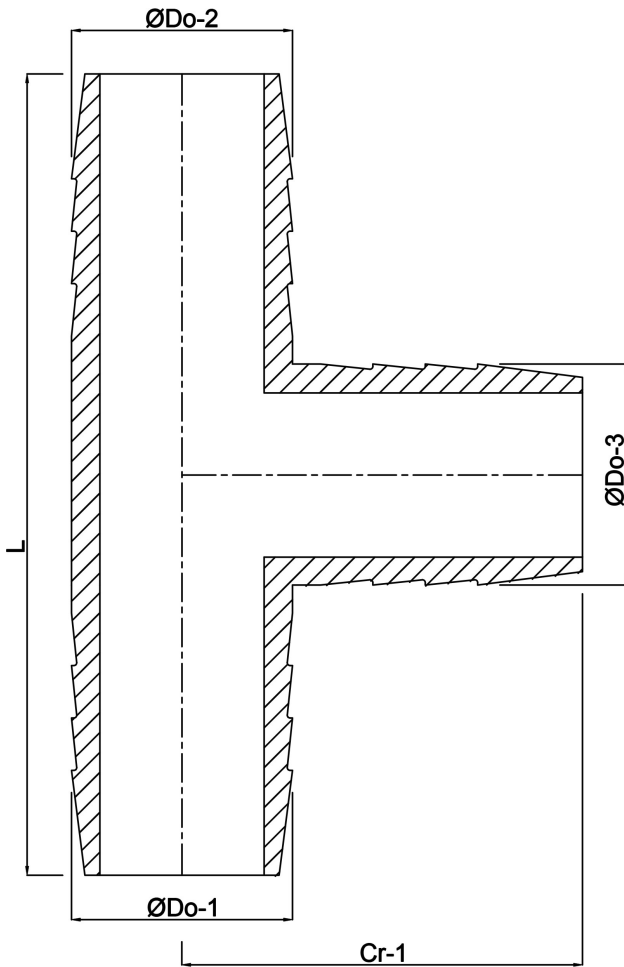

**Profec Hose tail T-piece 90°  
brass 19 mm hose tail 30bar  
(0423864)**

# TECHNICAL SPECIFICATIONS

Material brass

Connection hose tail

Max. temperature 120 °C

Pressure 30 bar

Max. temp. 120 °C

Size 19 mm

# DIMENSIONS

Cr-1 33.5 mm

L 67 mm

P-1 17 mm

P-2 17 mm

P-3 17 mm

β 90 °

**Last modified date: 23/05/2026**