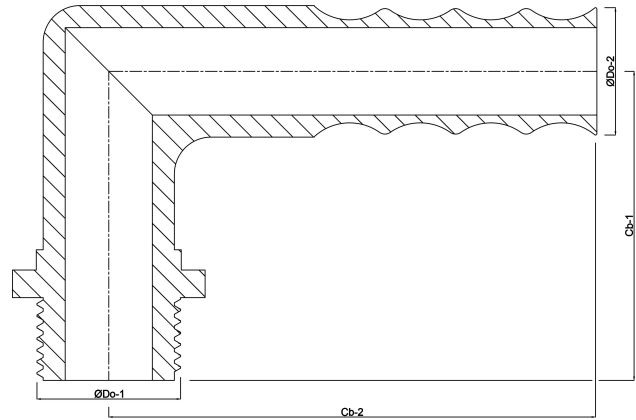

**Hose tail elbow 90° PP 1 1/2" x
40 mm male thread x hose tail
6bar grey (0330264)**

TECHNICAL SPECIFICATIONS

Colour	grey
Material	PP
Connection	male thread x hose tail
Pressure	6 bar
Max. temp.	80 °C
Size	1 1/2" x 40 mm

DIMENSIONS

Cb-1	85 mm
Cb-2	102 mm
ØDo-1	1 1/2 "
ØDo-2	40 mm
β	90 °

Last modified date: 23/05/2026

Bosta UK Ltd.
Reflection House
Olding Road
Bury St. Edmunds
Suffolk
IP33 3TA
T +44 (0) 1284 716580
E enquiries@bosta.co.uk
<http://www.bosta.com>