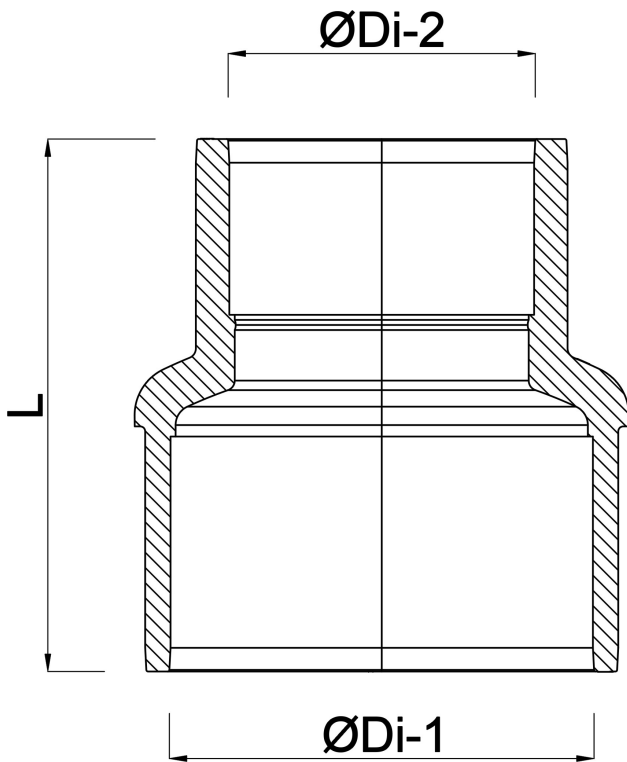

**Reducer socket PVC-U 225 mm
x 200 mm glue socket 10bar
grey type made from tubing
(0100039)**

TECHNICAL SPECIFICATIONS

Colour	grey
Type	made from tubing
Material	PVC-U
Connection	glue socket
Pressure	10 bar
Size	225 mm x 200 mm

DIMENSIONS

L	315 mm
ØDi-1	225 mm
ØDi-2	200 mm

Last modified date: 25/05/2026

Bosta UK Ltd.
Reflection House
Olding Road
Bury St. Edmunds
Suffolk
IP33 3TA
T +44 (0) 1284 716580
E enquiries@bosta.co.uk
<http://www.bosta.com>