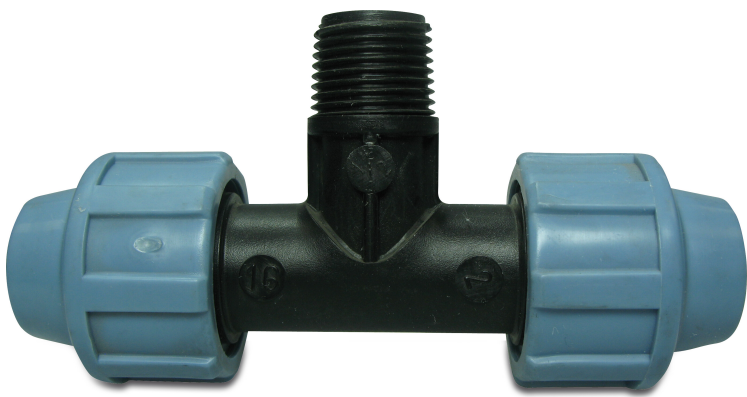

**Unidelta Adaptor T-piece 90°
PP 25 mm x 1/2" x 25 mm
compression x male thread x
compression 16bar black/blue
DVGW/KIWA/WRAS (0703355)**

 **UNIDELTA**

TECHNICAL SPECIFICATIONS

Colour	black/blue
Material	PP
Approval	DVGW/KIWA/WRAS
Material seal	EPDM
Connection	compression x male thread x compression
Pressure	16 bar
Size	25 mm x 1/2" x 25 mm