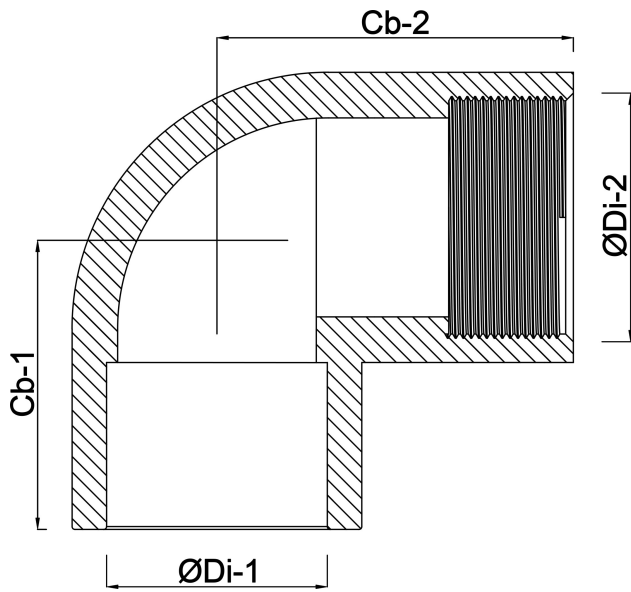

VDL Adaptor elbow 90° PVC-U
32 mm x 1" glue socket x
female thread 10bar grey
(7002627)

V-L Van de Lande

TECHNICAL SPECIFICATIONS

Colour	grey
Material	PVC-U
Pressure	10 bar
Size	32 mm x 1"
Connection	glue socket x female thread

DIMENSIONS

Cb-1	39 mm
Cb-2	39 mm
F-1	21 mm
ØDi-1	32 mm
ØDi-2	1 "

Last modified date: 24/05/2026

Bosta UK Ltd.
Reflection House
Olding Road
Bury St. Edmunds
Suffolk
IP33 3TA
T +44 (0) 1284 716580
E enquiries@bosta.co.uk
<http://www.bosta.com>