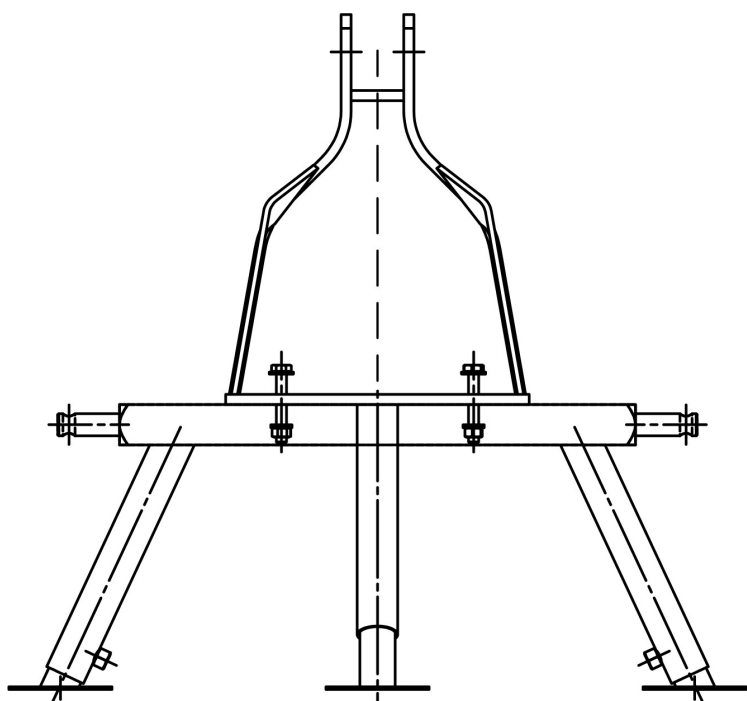

Rovatti 3 point mounting steel type A4T (7024369)

rovatti pompe

TECHNICAL SPECIFICATIONS

Material	steel
----------	-------

Type	A4T
------	-----

Last modified date: 09/03/2026

Bosta UK Ltd.
Reflection House
Olding Road
Bury St. Edmunds
Suffolk
IP33 3TA
T +44 (0) 1284 716580
E enquiries@bosta.co.uk
<http://www.bosta.com>