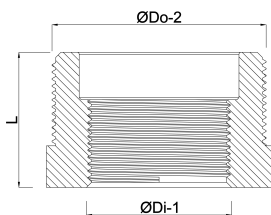

**Profec Nr. 241 Reducer bush
cast iron black 1 1/2" x 1" male
thread x female thread 25bar
DVGW (1124122)**

TECHNICAL SPECIFICATIONS

Material	cast iron black
Approval	DVGW
Connection	male thread x female thread
Fitting nr.	Nr. 241
Temperature range	-20°C - 120°C
Pressure	25 bar
Size	1 1/2" x 1"

DIMENSIONS

F-1	21.1 mm
K-1	50.8 mm
L	29 mm
ØDi-1	1 "
ØDo-2	1 1/2 "

Last modified date: 14/03/2026

Bosta UK Ltd.
Reflection House
Olding Road
Bury St. Edmunds
Suffolk
IP33 3TA
T +44 (0) 1284 716580
E enquiries@bosta.co.uk
<http://www.bosta.com>