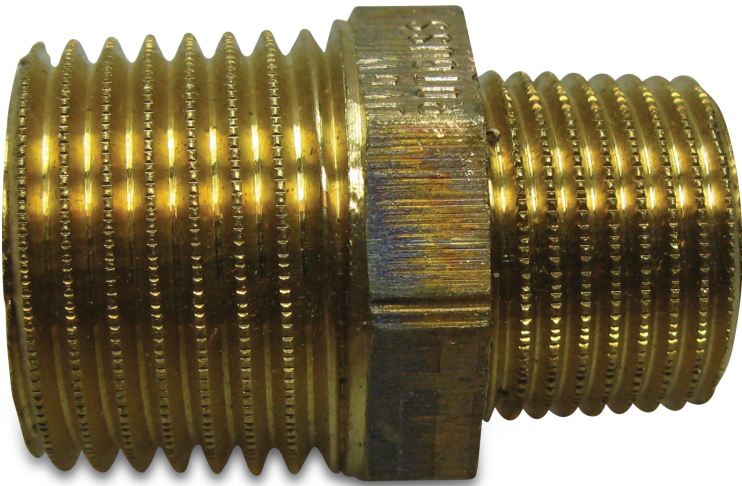

**Nr. 245 Reducing nipple  
bronze 3/4" x 1/2" male thread  
16bar (0720329)**

# TECHNICAL SPECIFICATIONS

Material	bronze
Connection	male thread
Fitting nr.	Nr. 245
Size	3/4" x 1/2"
Pressure	16 bar

**Last modified date: 08/03/2026**

Bosta UK Ltd.  
Reflection House  
Olding Road  
Bury St. Edmunds  
Suffolk  
IP33 3TA  
T +44 (0) 1284 716580  
E [enquiries@bosta.co.uk](mailto:enquiries@bosta.co.uk)  
<http://www.bosta.com>