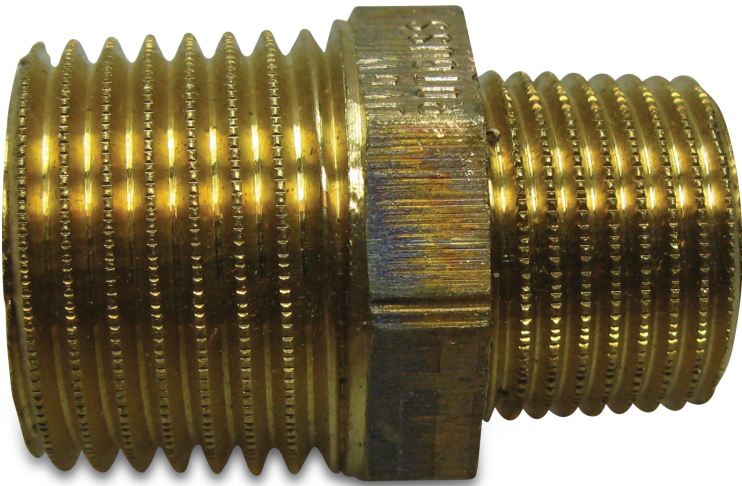

**Nr. 245 Reducing nipple  
bronze 3/4" x 1/2" male thread  
16bar (0720329)**

# TECHNICAL SPECIFICATIONS

Material	bronze
Connection	male thread
Fitting nr.	Nr. 245
Size	3/4" x 1/2"
Pressure	16 bar

**Last modified date: 24/05/2026**

Bosta UK Ltd.  
Reflection House  
Olding Road  
Bury St. Edmunds  
Suffolk  
IP33 3TA  
T +44 (0) 1284 716580  
E [enquiries@bosta.co.uk](mailto:enquiries@bosta.co.uk)  
<http://www.bosta.com>