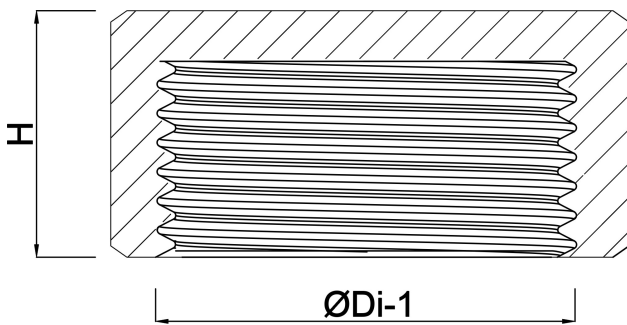

**Profec Cap PVC-U 1 1/2" female  
thread 10bar grey type plain**  
(0110579)

# TECHNICAL SPECIFICATIONS

Colour	grey
Type	plain
Material	PVC-U
Material seal	EPDM
Connection	female thread
Pressure	10 bar
Size	1 1/2"

# DIMENSIONS

H	28 mm
ØDi-1	1 1/2"