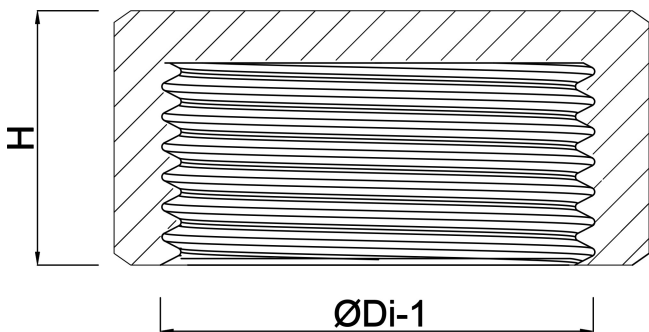

**Profec Cap PVC-U 1 1/2" female
thread 10bar grey type plain**
(0110579)

TECHNICAL SPECIFICATIONS

Colour	grey
Type	plain
Material	PVC-U
Material seal	EPDM
Connection	female thread
Pressure	10 bar
Size	1 1/2"

DIMENSIONS

H	28 mm
ØDi-1	1 1/2"

PRODUCT INFORMATION

With flat rubber seal

Last modified date: 13/03/2026

Bosta UK Ltd.
Reflection House
Olding Road
Bury St. Edmunds
Suffolk
IP33 3TA
T +44 (0) 1284 716580
E enquiries@bosta.co.uk
<http://www.bosta.com>