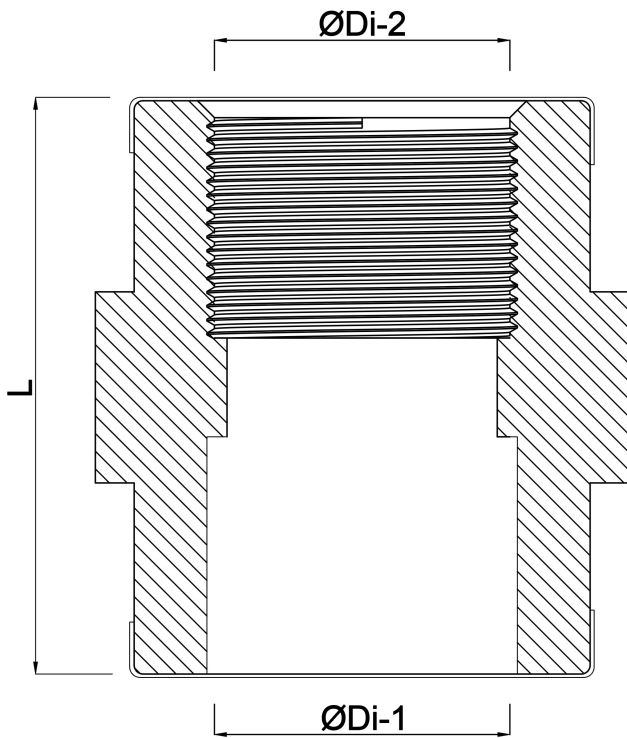

**Profec Adaptor socket PVC-U
63 mm x 2" glue socket x
female thread 10bar grey with
stainless steel ring type
reinforced (0110513)**

TECHNICAL SPECIFICATIONS

Colour	grey
Type	reinforced
Material	PVC-U
Feature	with stainless steel ring
Connection	glue socket x female thread
Size	63 mm x 2"
Pressure	10 bar

DIMENSIONS

L	69 mm
ØDi-1	63 mm
ØDi-2	2 "

Last modified date: 23/05/2026

Bosta UK Ltd.
Reflection House
Olding Road
Bury St. Edmunds
Suffolk
IP33 3TA
T +44 (0) 1284 716580
E enquiries@bosta.co.uk
<http://www.bosta.com>