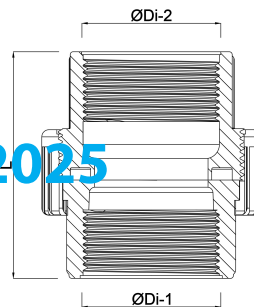

Profec Union coupler PVC-U 1 1/4" female thread 10bar grey (0100114)

TECHNICAL SPECIFICATIONS

Colour	grey
Material	PVC-U
Connection	female thread
Pressure	10 bar
Size	1 1/4"

DIMENSIONS

L	71 mm
Lb	41 mm
ØDi-1	1 1/4 "
ØDi-2	1 1/4 "
Hi-1	30 mm
Do-n	71 mm