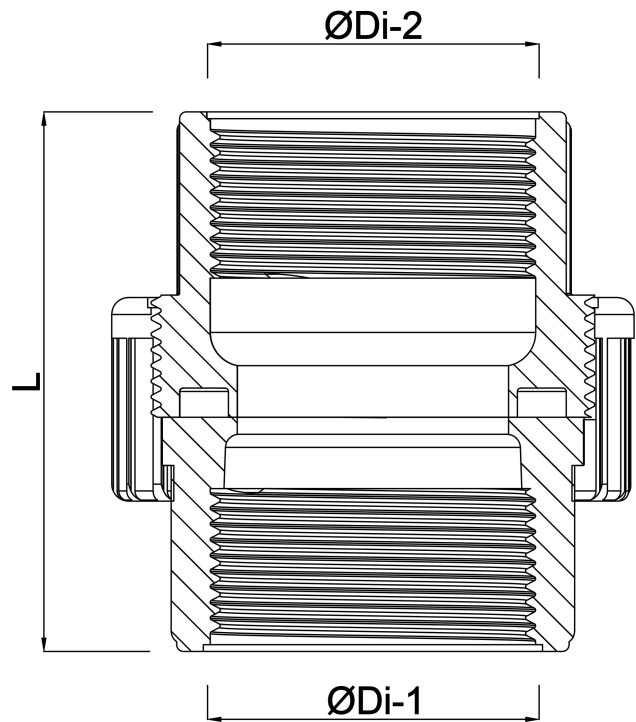

# Profec Union coupler PVC-U 1 1/4" female thread 10bar grey (0100114)

# TECHNICAL SPECIFICATIONS

Colour	grey
Material	PVC-U
Connection	female thread
Pressure	10 bar
Size	1 1/4"

# DIMENSIONS

Do-n	71 mm
Hi-1	30 mm
L	71 mm
Lb	41 mm
ØDi-1	1 1/4 "
ØDi-2	1 1/4 "

**Last modified date: 22/05/2026**

Bosta UK Ltd.  
Reflection House  
Olding Road  
Bury St. Edmunds  
Suffolk  
IP33 3TA  
T +44 (0) 1284 716580  
E [enquiries@bosta.co.uk](mailto:enquiries@bosta.co.uk)  
<http://www.bosta.com>