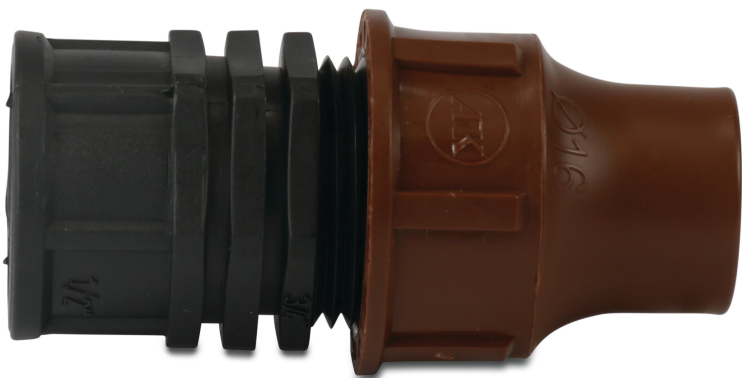

**Adaptor PP 16 mm x 3/4" lock x  
female thread 6bar brown type  
BF-62-75 lock (7021552)**

# TECHNICAL SPECIFICATIONS

Colour	brown
Material	PP
Connection	lock x female thread
Pressure	6 bar
Type	BF-62-75 lock
Size	16 mm x 3/4"
Length	72,5 mm

**Last modified date: 25/05/2026**

Bosta UK Ltd.  
Reflection House  
Olding Road  
Bury St. Edmunds  
Suffolk  
IP33 3TA  
T +44 (0) 1284 716580  
E [enquiries@bosta.co.uk](mailto:enquiries@bosta.co.uk)  
<http://www.bosta.com>