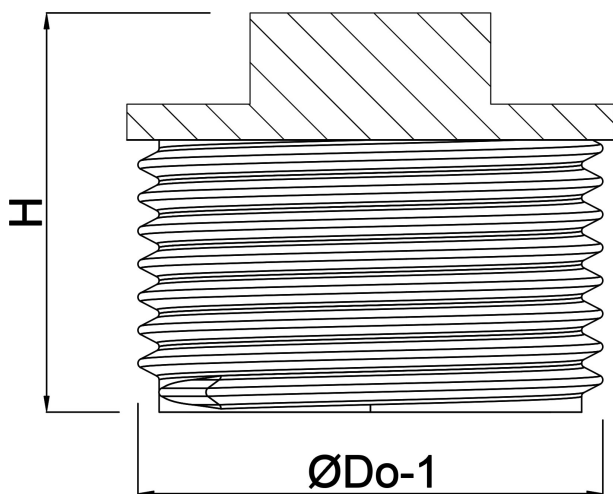

# Profec Nr. 290 Plug brass 3/4" male thread 30bar (0710390)

# TECHNICAL SPECIFICATIONS

Material	brass
Connection	male thread
Fitting nr.	Nr. 290
Temperature range	-10°C - 115°C
Size	3/4"
Pressure	30 bar

## DIMENSIONS

F-1	8 mm
H	18.5 mm
ØDo-1	3/4 "

**Last modified date: 13/03/2026**

Bosta UK Ltd.  
Reflection House  
Olding Road  
Bury St. Edmunds  
Suffolk  
IP33 3TA  
T +44 (0) 1284 716580  
E [enquiries@bosta.co.uk](mailto:enquiries@bosta.co.uk)  
<http://www.bosta.com>