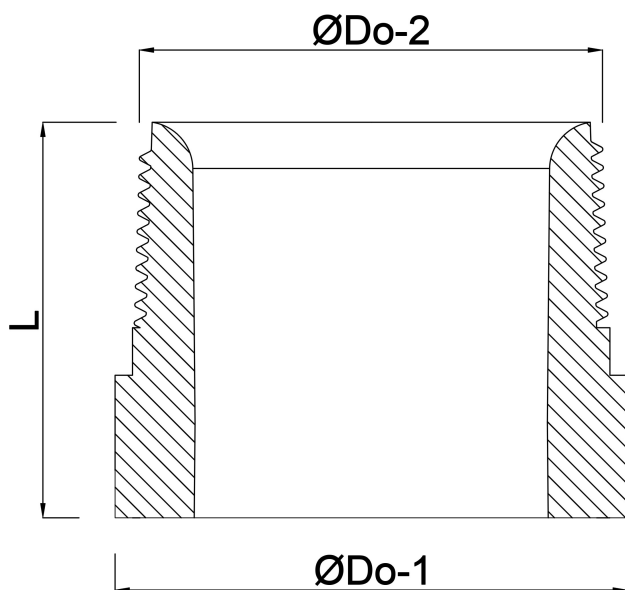

Profec Nr. 23B Welding nipple steel 1" male thread x butt welding 16bar (1191202)

TECHNICAL SPECIFICATIONS

Material	steel
Connection	male thread x butt welding
Fitting nr.	Nr. 23B
Pressure	16 bar
Size	1"
Length	35 mm

DIMENSIONS

L	35 mm
ØDo-2	1"

Last modified date: 14/03/2026

Bosta UK Ltd.
Reflection House
Olding Road
Bury St. Edmunds
Suffolk
IP33 3TA
T +44 (0) 1284 716580
E enquiries@bosta.co.uk
<http://www.bosta.com>