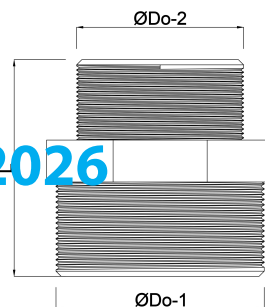

**Profec Reducing nipple
hexagonal PVC-U 1 1/4" x 3/4"
male thread 10bar grey
(0100176)**

TECHNICAL SPECIFICATIONS

Colour	grey
Material	PVC-U
Connection	male thread
Pressure	10 bar
Size	1 1/4" x 3/4"

DIMENSIONS

F-1	21 mm
F-2	16 mm
K-1	46 mm
L	57 mm
ØDo-1	1 1/4 "
ØDo-2	3/4 "

Last modified date: 14/03/2026

Bosta UK Ltd.
Reflection House
Olding Road
Bury St. Edmunds
Suffolk
IP33 3TA
T +44 (0) 1284 716580
E enquiries@bosta.co.uk
<http://www.bosta.com>