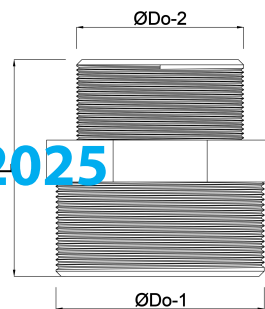

**Profec Reducing nipple
hexagonal PVC-U 1 1/4" x 3/4"
male thread 10bar grey
(0100176)**

TECHNICAL SPECIFICATIONS

Colour	grey
Material	PVC-U
Connection	male thread
Pressure	10 bar
Size	1 1/4" x 3/4"

DIMENSIONS

L	57 mm
ØDo-1	1 1/4 "
ØDo-2	3/4 "
F-1	21 mm
F-2	16 mm
K-1	46 mm

Last modified date: 06/10/2025

Bosta UK Ltd.
Reflection House
Olding Road
Bury St. Edmunds
Suffolk
IP33 3TA
T +44 (0) 1284 716580
E enquiries@bosta.co.uk
<http://www.bosta.com>