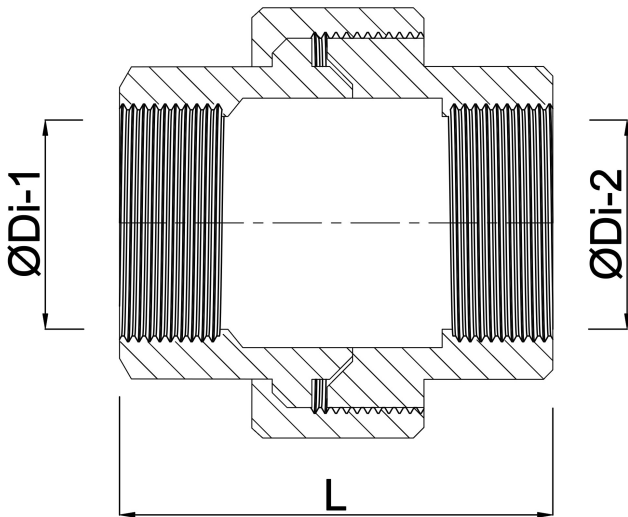

**Profec Nr. 340 Union coupler
cast iron galvanised 1/4"
female thread 25bar DVGW
type conical (1034002)**

TECHNICAL SPECIFICATIONS

Type	conical
Material	cast iron
Surface treatment	galvanised
Approval	DVGW
Connection	female thread
Fitting nr.	Nr. 340
Temperature range	-20°C - 120°C
Pressure	25 bar
Size	1/4"
Length	42 mm

DIMENSIONS

F-1	12 mm
F-2	12 mm
K-1	18 mm
K-2	18 mm
Kn	33 mm

L 42 mm

ØDi-1 1/4 "

ØDi-2 1/4 "

PRODUCT INFORMATION

Conical seal.

Last modified date: 24/05/2026