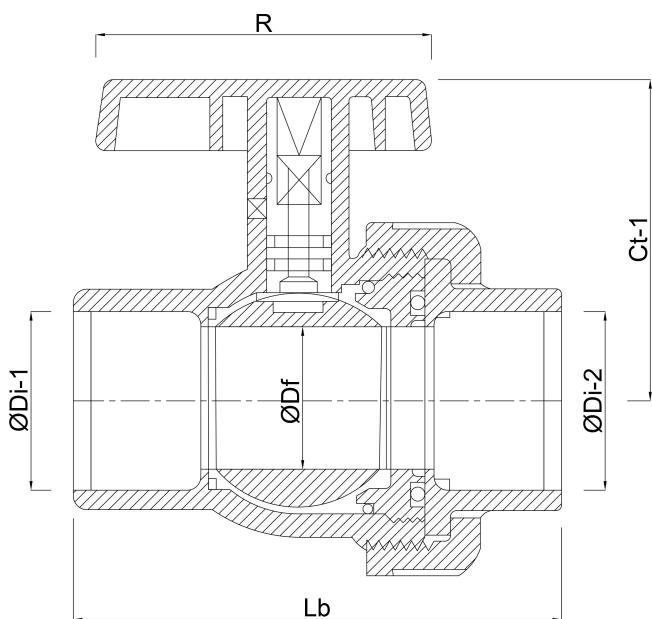

VDL Ball valve PVC-U 25 mm glue socket 16bar DN20 grey type EIL (7018361)

VDL Van de Lande

TECHNICAL SPECIFICATIONS

Colour grey

Type EIL

Material PVC-U

Operation lever

Colour lever red

Handle material PVC-U

Housing construction 2-part

Material housing PVC-U

Material seal EPDM

Connection glue socket

Temperature range 0°C - 60°C

Pressure 16 bar

Size 25 mm

DN 20

DIMENSIONS

Lb 87 mm

ØDi-1 25 mm

ØDi-2 25 mm

Ct-1 55 mm

R 88 mm

ØDf 20 mm