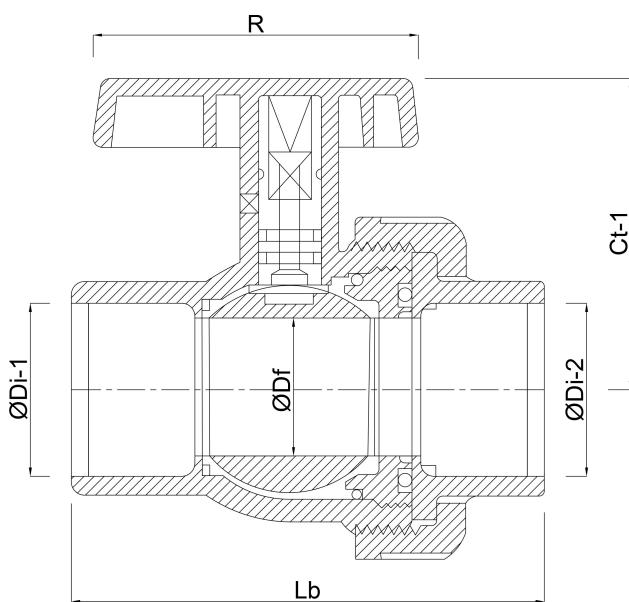

VDL Ball valve PVC-U 25 mm glue socket 16bar DN20 grey type EIL (7018361)

VDL Van de Lande

TECHNICAL SPECIFICATIONS

Colour grey

Type EIL

Material PVC-U

Operation lever

Colour lever red

Handle material PVC-U

Housing construction 2-part

Material housing PVC-U

Material seal EPDM

Connection glue socket

Temperature range 0°C - 60°C

Pressure 16 bar

Size 25 mm

DN 20

DIMENSIONS

Ct-1 55 mm

Lb 87 mm

R 88 mm

ØDf 20 mm

ØDi-1 25 mm

ØDi-2 25 mm