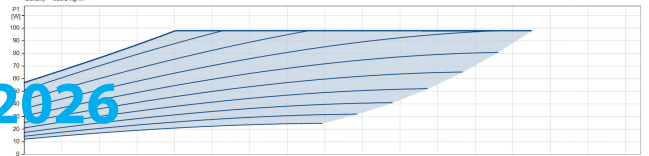

Size DN40

Ampere 0.8 A

Last modified date: 10/05/2026

Bosta UK Ltd.
Reflection House
Olding Road
Bury St. Edmunds
Suffolk
IP33 3TA
T +44 (0) 1284 716580
E enquiries@bosta.co.uk
<http://www.bosta.com>