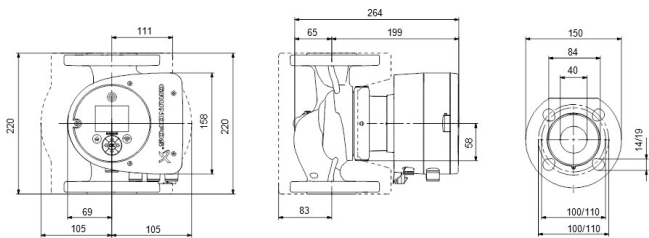

# TECHNICAL SPECIFICATIONS

Colour black/red

Material stainless steel

Approval WRAS

Pump body stainless steel

Material impeller 1 fibreglass-reinforced PES

Connection flange

Voltage 230VAC

Max. head 4 m

Size DN40

Ampere 0.8 A

**Last modified date: 10/05/2026**

Bosta UK Ltd.  
Reflection House  
Olding Road  
Bury St. Edmunds  
Suffolk  
IP33 3TA  
T +44 (0) 1284 716580  
E [enquiries@bosta.co.uk](mailto:enquiries@bosta.co.uk)  
<http://www.bosta.com>