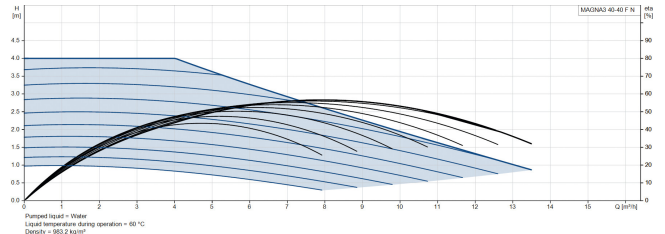

Size DN40

Ampere 0.8 A

Last modified date: 10/05/2026

Bosta UK Ltd.
Reflection House
Olding Road
Bury St. Edmunds
Suffolk
IP33 3TA
T +44 (0) 1284 716580
E enquiries@bosta.co.uk
<http://www.bosta.com>