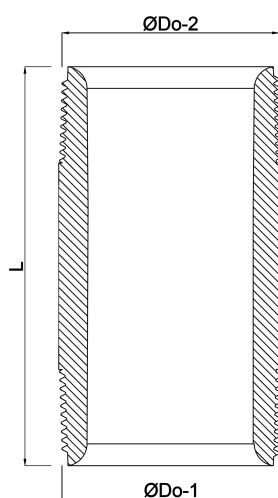

**Profec Nr. 23 Pipe nipple  
stainless steel 304 1/2" male  
thread 8bar 150 mm (0081564)**

# TECHNICAL SPECIFICATIONS

Material stainless steel 304

Connection male thread

Fitting nr. Nr. 23

Size 1/2"

Length 150 mm

Pressure 8 bar

## DIMENSIONS

L 150 mm

$\varnothing$ Do-1 1/2 "

$\varnothing$ Do-2 1/2 "

**Last modified date: 13/03/2026**

Bosta UK Ltd.  
Reflection House  
Olding Road  
Bury St. Edmunds  
Suffolk  
IP33 3TA  
T +44 (0) 1284 716580  
E [enquiries@bosta.co.uk](mailto:enquiries@bosta.co.uk)  
<http://www.bosta.com>