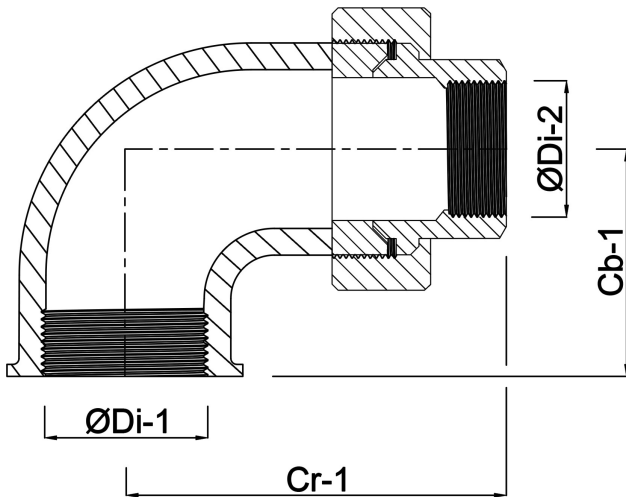

**Profec Nr. 96 Union elbow 90°
cast iron galvanised 2 1/2"
female thread 25bar DVGW
type conical (1009609)**

TECHNICAL SPECIFICATIONS

Type	conical
Material	cast iron
Surface treatment	galvanised
Approval	DVGW
Connection	female thread
Fitting nr.	Nr. 96
Temperature range	-20°C - 120°C
Pressure	25 bar
Size	2 1/2"

DIMENSIONS

Cb-1	119 mm
Cr-1	78 mm
F-1	27 mm
F-2	24 mm
K-1	84 mm
Kn	110 mm

ØDi-1 2 1/2 "

ØDi-2 2 1/2 "

β 90 °

Last modified date: 24/05/2026

Bosta UK Ltd.
Reflection House
Olding Road
Bury St. Edmunds
Suffolk
IP33 3TA
T +44 (0) 1284 716580
E enquiries@bosta.co.uk
<http://www.bosta.com>