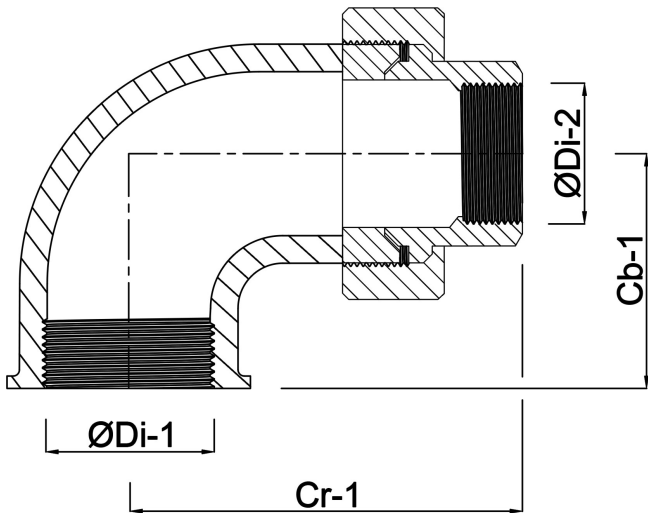

**Profec Nr. 96 Union elbow 90°
cast iron galvanised 2 1/2"
female thread 25bar DVGW
type conical (1009609)**

TECHNICAL SPECIFICATIONS

Type	conical
Material	cast iron
Surface treatment	galvanised
Approval	DVGW
Connection	female thread
Fitting nr.	Nr. 96
Temperature range	-20°C - 120°C
Pressure	25 bar
Size	2 1/2"

DIMENSIONS

Cb-1	119 mm
Cr-1	78 mm
F-1	27 mm
F-2	24 mm
K-1	84 mm
Kn	110 mm

ØDi-1 2 1/2 "

ØDi-2 2 1/2 "

β 90 °

Last modified date: 14/03/2026

Bosta UK Ltd.
Reflection House
Olding Road
Bury St. Edmunds
Suffolk
IP33 3TA
T +44 (0) 1284 716580
E enquiries@bosta.co.uk
<http://www.bosta.com>