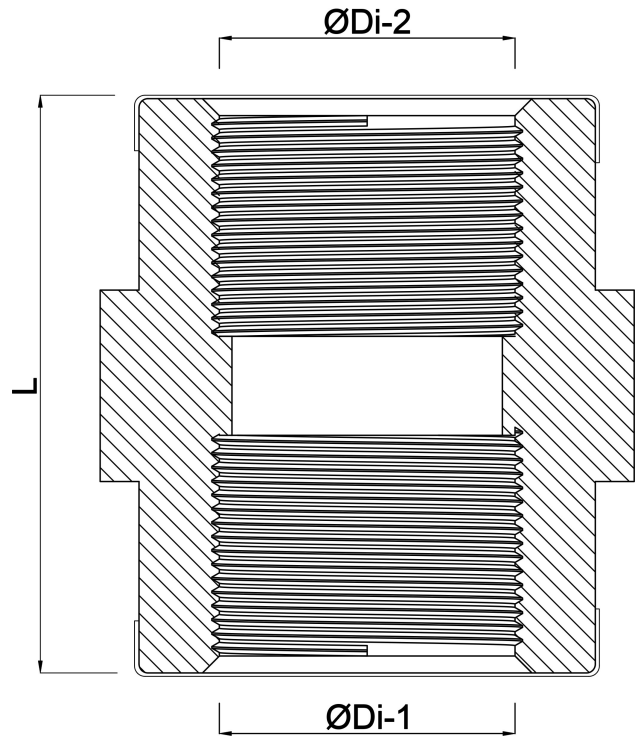

Profec Socket PVC-U 2" female thread 10bar grey (0110525)

TECHNICAL SPECIFICATIONS

Colour	grey
Material	PVC-U
Connection	female thread
Pressure	10 bar
Size	2"

DIMENSIONS

F-1	25 mm
L	65 mm
ØDi-1	2 "
ØDi-2	2 "