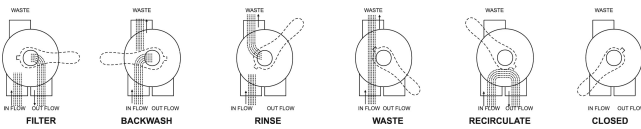

**Flotide Multiport valve 2"
female thread 4bar black for
side mount filter type Mega
SMG 6-way valve + piping kit
(7012635)**

FLOTIDE

TECHNICAL SPECIFICATIONS

Colour	black
Type	Mega SMG 6-way valve + piping kit
Connection	female thread
Pressure	4 bar
Max. temp.	50 °C
Model	
Flow rate	17 30mJ/cm2
Feature	for side mount filter
Size	2"