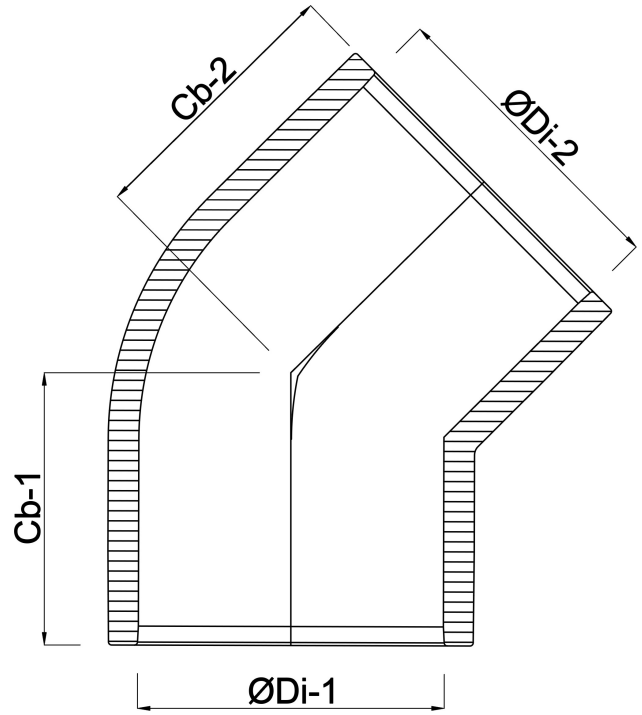

Profec Elbow 45° PVC-U 280 mm glue socket 10bar grey (0100017)

TECHNICAL SPECIFICATIONS

Colour grey

Material PVC-U

Connection glue socket

Size 280 mm

Pressure 10 bar

DIMENSIONS

Cb-1 21 mm

Cb-2 21 mm

ØDi-1 280 mm

ØDi-2 280 mm

Last modified date: 22/05/2026

Bosta UK Ltd.
Reflection House
Olding Road
Bury St. Edmunds
Suffolk
IP33 3TA
T +44 (0) 1284 716580
E enquiries@bosta.co.uk
<http://www.bosta.com>