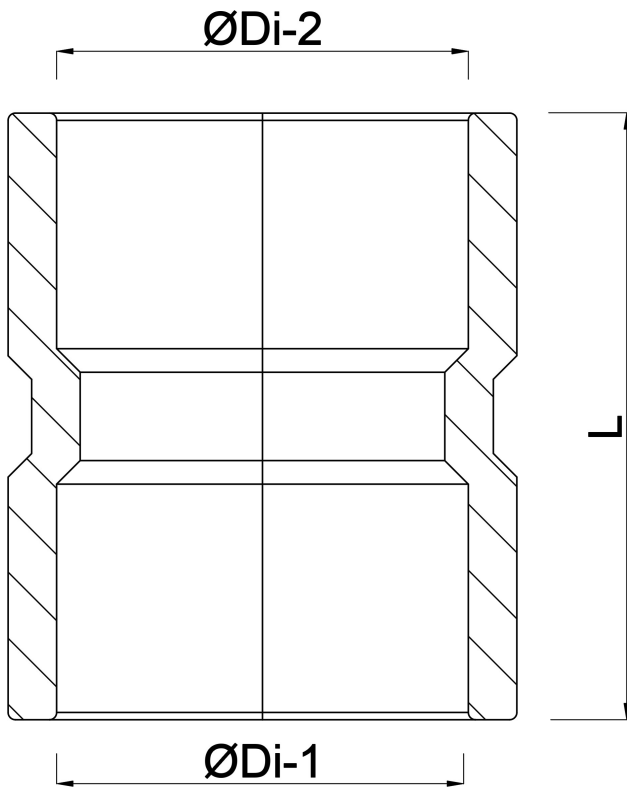

Socket PVC-U 2" imperial glue socket 16bar white (0180115)

TECHNICAL SPECIFICATIONS

Colour	white
Material	PVC-U
Connection	imperial glue socket
Pressure	16 bar
Size	2"

DIMENSIONS

L	78 mm
ØDi-1	2 "
ØDi-2	2 "