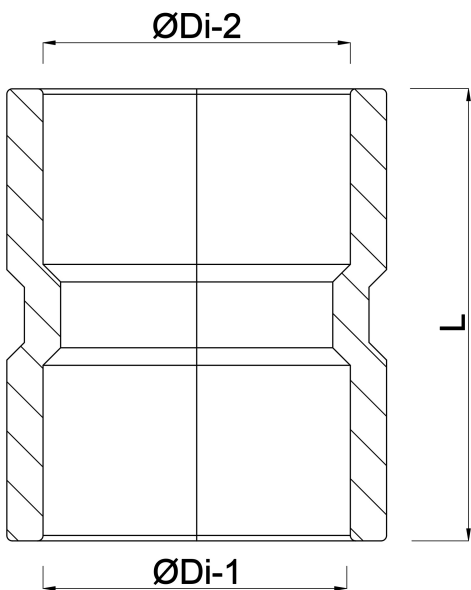

# Socket PVC-U 2" imperial glue socket 16bar white (0180115)

# TECHNICAL SPECIFICATIONS

Colour	white
Material	PVC-U
Connection	imperial glue socket
Pressure	16 bar
Size	2"

## DIMENSIONS

L	78 mm
ØDi-1	2"
ØDi-2	2"

**Last modified date: 13/03/2026**

Bosta UK Ltd.  
Reflection House  
Olding Road  
Bury St. Edmunds  
Suffolk  
IP33 3TA  
T +44 (0) 1284 716580  
E [enquiries@bosta.co.uk](mailto:enquiries@bosta.co.uk)  
<http://www.bosta.com>