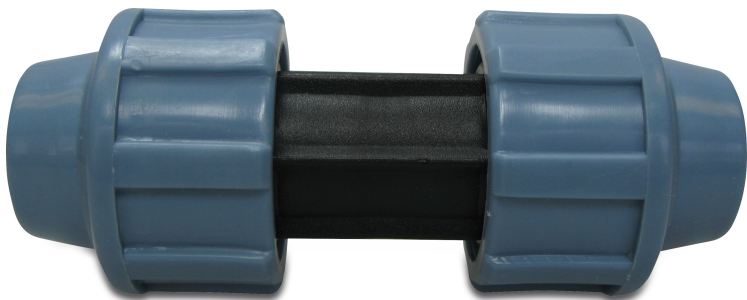

**Unidelta Socket PP 50 mm
compression 16bar black/blue
DVGW/KIWA/WRAS (0703105)**

 **UNIDELTA**

TECHNICAL SPECIFICATIONS

Colour	black/blue
Material	PP
Approval	DVGW/KIWA/WRAS
Material seal	EPDM
Connection	compression
Pressure	16 bar
Size	50 mm
Length	204 mm
Outer ø	96 mm