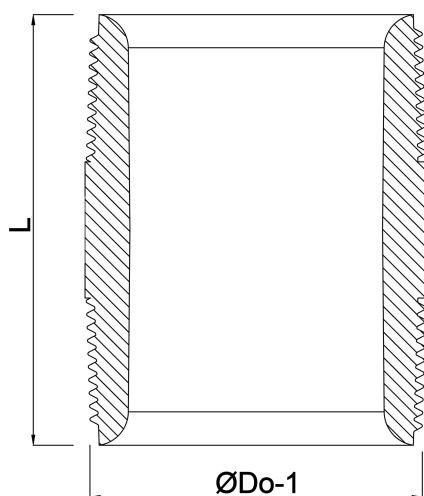

**Profec Nr. 531 Smooth nipple
brass 1 1/4" male thread 40bar
40 mm (0710482)**

TECHNICAL SPECIFICATIONS

Material	brass
Connection	male thread
Fitting nr.	Nr. 531
Pressure	40 bar
Size	1 1/4"
Length	40 mm

DIMENSIONS

F-1	40 mm
L	40 mm
ØDo-1	1 1/4 "

Last modified date: 13/03/2026

Bosta UK Ltd.
Reflection House
Olding Road
Bury St. Edmunds
Suffolk
IP33 3TA
T +44 (0) 1284 716580
E enquiries@bosta.co.uk
<http://www.bosta.com>