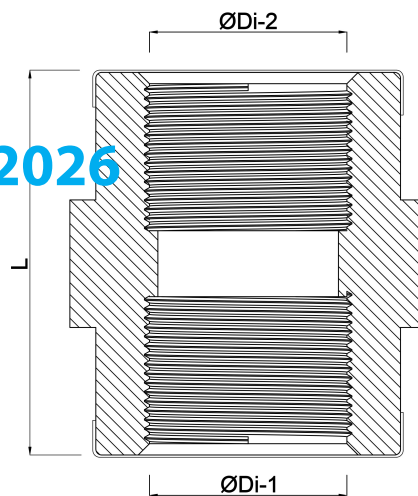

TECHNICAL SPECIFICATIONS

Colour	grey
Material	PVC-U
Connection	female thread
Pressure	10 bar
Size	4"

DIMENSIONS

F-1	39 mm
L	130 mm
ØDi-1	4 "
ØDi-2	4 "

Last modified date: 14/03/2026

Bosta UK Ltd.
Reflection House
Olding Road
Bury St. Edmunds
Suffolk