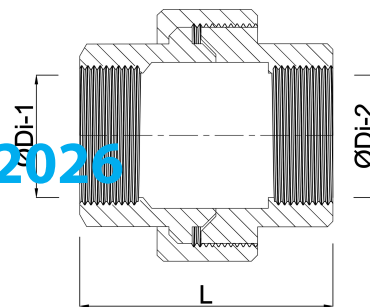

Profec Union coupler PVC-U 1/2" female thread 10bar grey (7002139)

TECHNICAL SPECIFICATIONS

Colour	grey
Material	PVC-U
Connection	female thread
Pressure	10 bar
Size	1/2"

DIMENSIONS

K-1	30 mm
K-2	30 mm
Kn	46 mm
L	52 mm
ØDi-1	1/2 "
ØDi-2	1/2 "