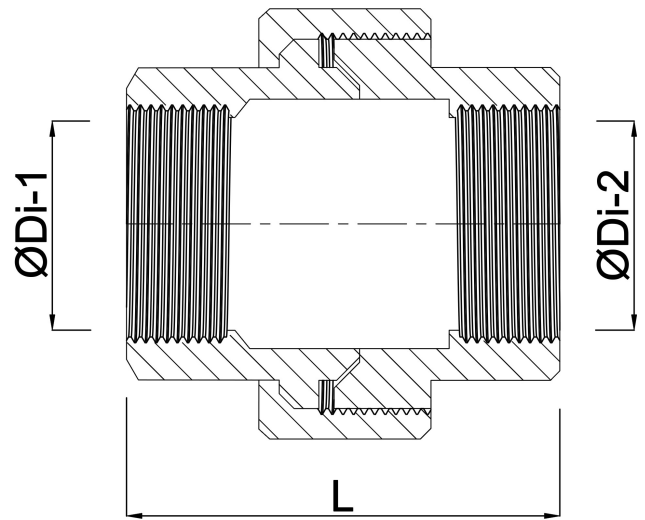

Profec Union coupler PVC-U
1/2" female thread 10bar grey
(7002139)

TECHNICAL SPECIFICATIONS

Colour	grey
Material	PVC-U
Connection	female thread
Pressure	10 bar
Size	1/2"

DIMENSIONS

K-1	30 mm
K-2	30 mm
Kn	46 mm
L	52 mm
ØDi-1	1/2 "
ØDi-2	1/2 "