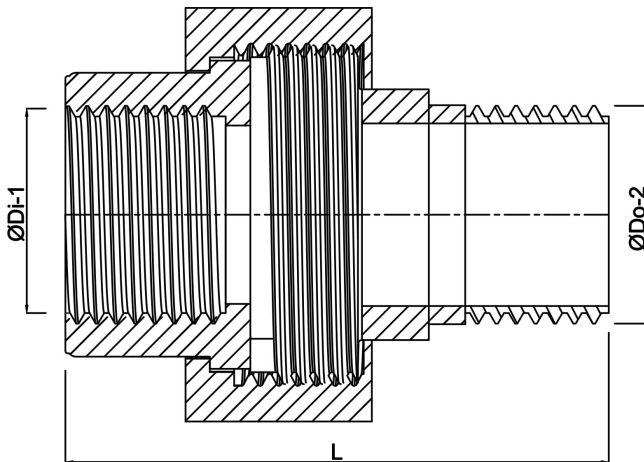

**Profec Nr. 341 Union coupler  
brass 2" female thread x male  
thread 30bar type conical  
(0710430)**

# TECHNICAL SPECIFICATIONS

Type	conical
Material	brass
Connection	female thread x male thread
Fitting nr.	Nr. 341
Pressure	30 bar
Max. temp.	120 °C
Size	2"
Length	57,5 mm
Max. temperature	120 °C
Outer ø	76,5 mm

## DIMENSIONS

L	85 mm
ØDi-1	2 "
ØDo-2	2 "
F-1	22 mm
F-2	25 mm

Kn 87 mm

K-1 66 mm

K-2 64 mm

**Last modified date: 09/10/2025**

Bosta UK Ltd.  
Reflection House  
Olding Road  
Bury St. Edmunds  
Suffolk  
IP33 3TA  
T +44 (0) 1284 716580  
E [enquiries@bosta.co.uk](mailto:enquiries@bosta.co.uk)  
<http://www.bosta.com>