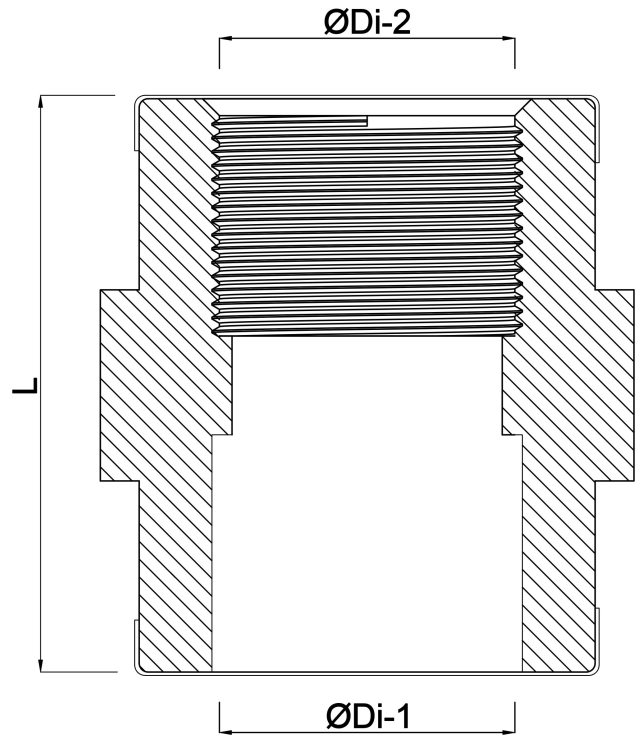

**Profec Adaptor socket PVC-U  
16 mm x 3/8" glue socket x  
female thread 10bar grey  
(0110816)**

# TECHNICAL SPECIFICATIONS

Colour	grey
Material	PVC-U
Connection	glue socket x female thread
Pressure	10 bar
Size	16 mm x 3/8"

## DIMENSIONS

L	30.9 mm
ØDi-1	16 mm
ØDi-2	3/8 "

**Last modified date: 22/05/2026**

Bosta UK Ltd.  
Reflection House  
Olding Road  
Bury St. Edmunds  
Suffolk  
IP33 3TA  
T +44 (0) 1284 716580  
E [enquiries@bosta.co.uk](mailto:enquiries@bosta.co.uk)  
<http://www.bosta.com>