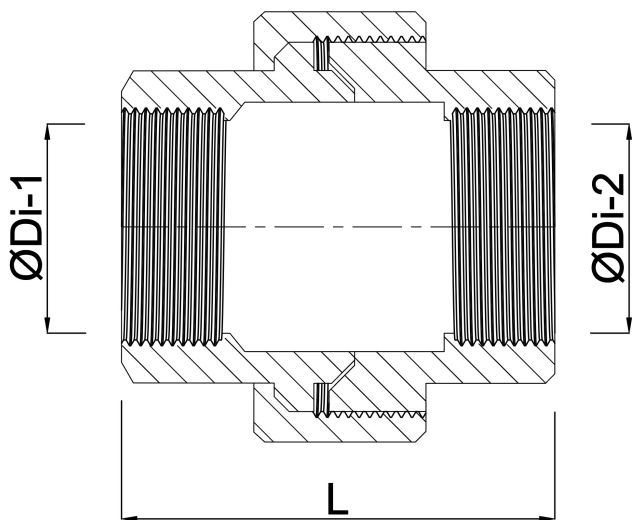

**Profec Nr. 340 Union coupler
cast iron black 1 1/2" female
thread 25bar DVGW type
conical (1134008)**

TECHNICAL SPECIFICATIONS

Type	conical
Material	cast iron black
Approval	DVGW
Connection	female thread
Fitting nr.	Nr. 340
Temperature range	-20°C - 120°C
Pressure	25 bar
Size	1 1/2"
Length	70 mm

DIMENSIONS

F-1	22 mm
F-2	26 mm
K-1	52 mm
K-2	52 mm
Kn	75 mm
L	68 mm

ØDi-1 1 1/2 "

ØDi-2 1 1/2 "

Last modified date: 24/05/2026

Bosta UK Ltd.
Reflection House
Olding Road
Bury St. Edmunds
Suffolk
IP33 3TA
T +44 (0) 1284 716580
E enquiries@bosta.co.uk
<http://www.bosta.com>