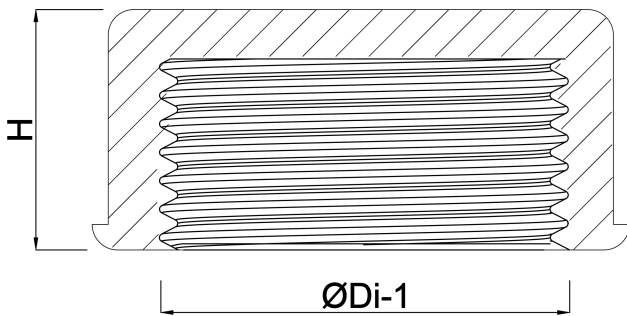

# Profec Nr. 308 Cap brass 1 1/2" female thread 40bar (0708910)

# TECHNICAL SPECIFICATIONS

Material	brass
Connection	female thread
Fitting nr.	Nr. 308
Size	1 1/2"
Pressure	40 bar

## DIMENSIONS

H	76 mm
ØDi-1	1 1/2 "

**Last modified date: 24/05/2026**

Bosta UK Ltd.  
Reflection House  
Olding Road  
Bury St. Edmunds

Suffolk  
IP33 3TA  
T +44 (0) 1284 716580  
E [enquiries@bosta.co.uk](mailto:enquiries@bosta.co.uk)  
<http://www.bosta.com>