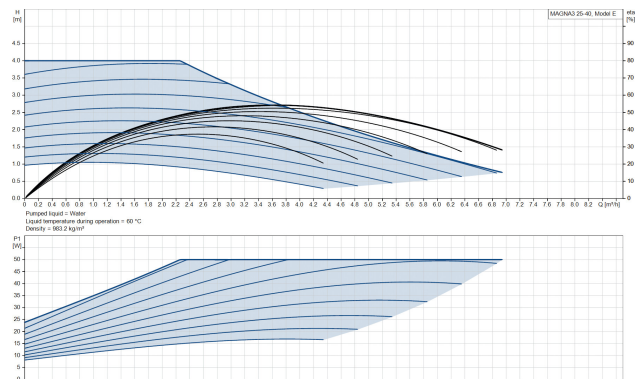

Size

1 1/2"

Ampere

0.46 A

Last modified date: 27/05/2026

Bosta UK Ltd.
Reflection House
Olding Road
Bury St. Edmunds
Suffolk
IP33 3TA
T +44 (0) 1284 716580
E enquiries@bosta.co.uk
<http://www.bosta.com>