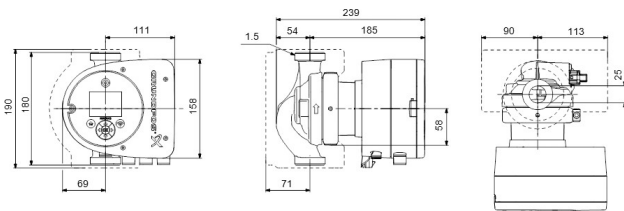

# TECHNICAL SPECIFICATIONS

Colour black/red

Material cast iron

Approval WRAS

Pump body cast iron

Material impeller 1 fibreglass-reinforced PES

Connection male thread

Voltage 230VAC

Max. head 4 m

Size

1 1/2"

Ampere

0.46 A

**Last modified date: 27/05/2026**

Bosta UK Ltd.  
Reflection House  
Olding Road  
Bury St. Edmunds  
Suffolk  
IP33 3TA  
T +44 (0) 1284 716580  
E [enquiries@bosta.co.uk](mailto:enquiries@bosta.co.uk)  
<http://www.bosta.com>