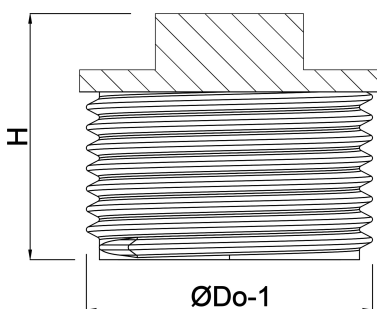

Profec Nr. 290 Plug cast iron galvanised 1 1/2" male thread 25bar DVGW (1029008)

TECHNICAL SPECIFICATIONS

Material cast iron

Surface treatment galvanised

Approval DVGW

Connection male thread

Fitting nr. Nr. 290

Temperature range -20°C - 120°C

Pressure 25 bar

Size 1 1/2"

DIMENSIONS

F-1 17 mm

H 41 mm

ØDo-1 1 1/2 "

Last modified date: 14/03/2026