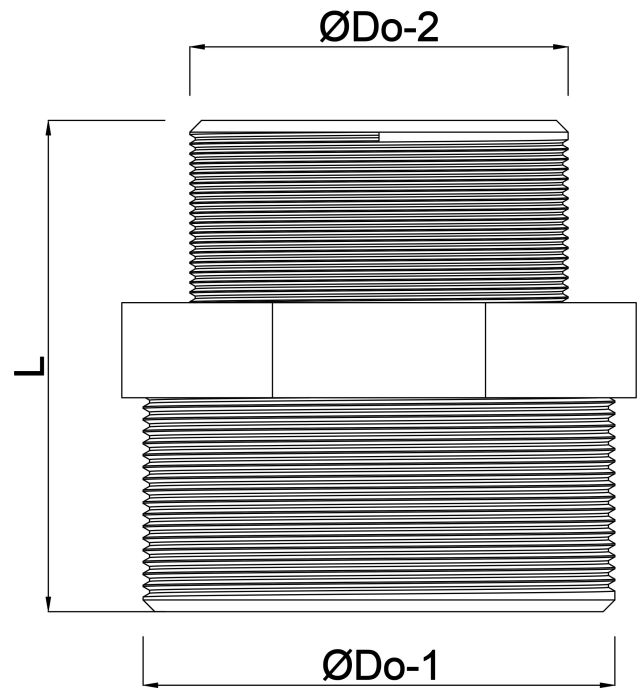

**Profec Reducing nipple
hexagonal PVC-U 1/2" x 3/8"
male thread 10bar grey
(0101331)**

TECHNICAL SPECIFICATIONS

Colour grey

Material PVC-U

Connection male thread

Pressure 10 bar

Size 1/2" x 3/8"

DIMENSIONS

F-1 15 mm

F-2 11 mm

K-1 24 mm

L 36 mm

ØDo-1 1/2 "

ØDo-2 3/8 "

Last modified date: 26/05/2026

Bosta UK Ltd.
Reflection House
Olding Road
Bury St. Edmunds
Suffolk
IP33 3TA
T +44 (0) 1284 716580
E enquiries@bosta.co.uk
<http://www.bosta.com>