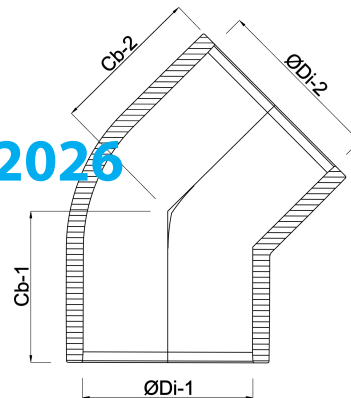

TECHNICAL SPECIFICATIONS

Colour	grey
Material	PVC-U
Size	110 mm
Connection	glue socket
Pressure	16 bar

DIMENSIONS

Cb-1	87 mm
Cb-2	87 mm
ØDi-1	110 mm
ØDi-2	110 mm
β	45 °

Last modified date: 14/03/2026

Bosta UK Ltd.
Reflection House
Olding Road